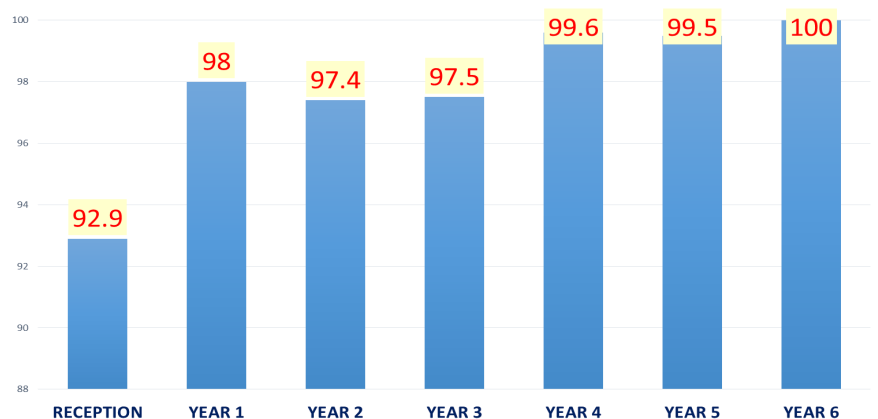

**Hurry -
Last few
places left.**

Tuesday 29th May — Friday 1st June 2018

There are few limited spaces left, if you would like your child to take part, please see Lucy at the School Office, to collect an application form.

£35 per child, or £60 for the siblings.

**Please see overleaf
the term dates for
2018-2019**

Just a couple of pictures to show how much the Y3's have enjoyed decorating their Reading Corner.

ATTENDANCE CHART WEEK BEGINNING OF 7TH MAY 2018